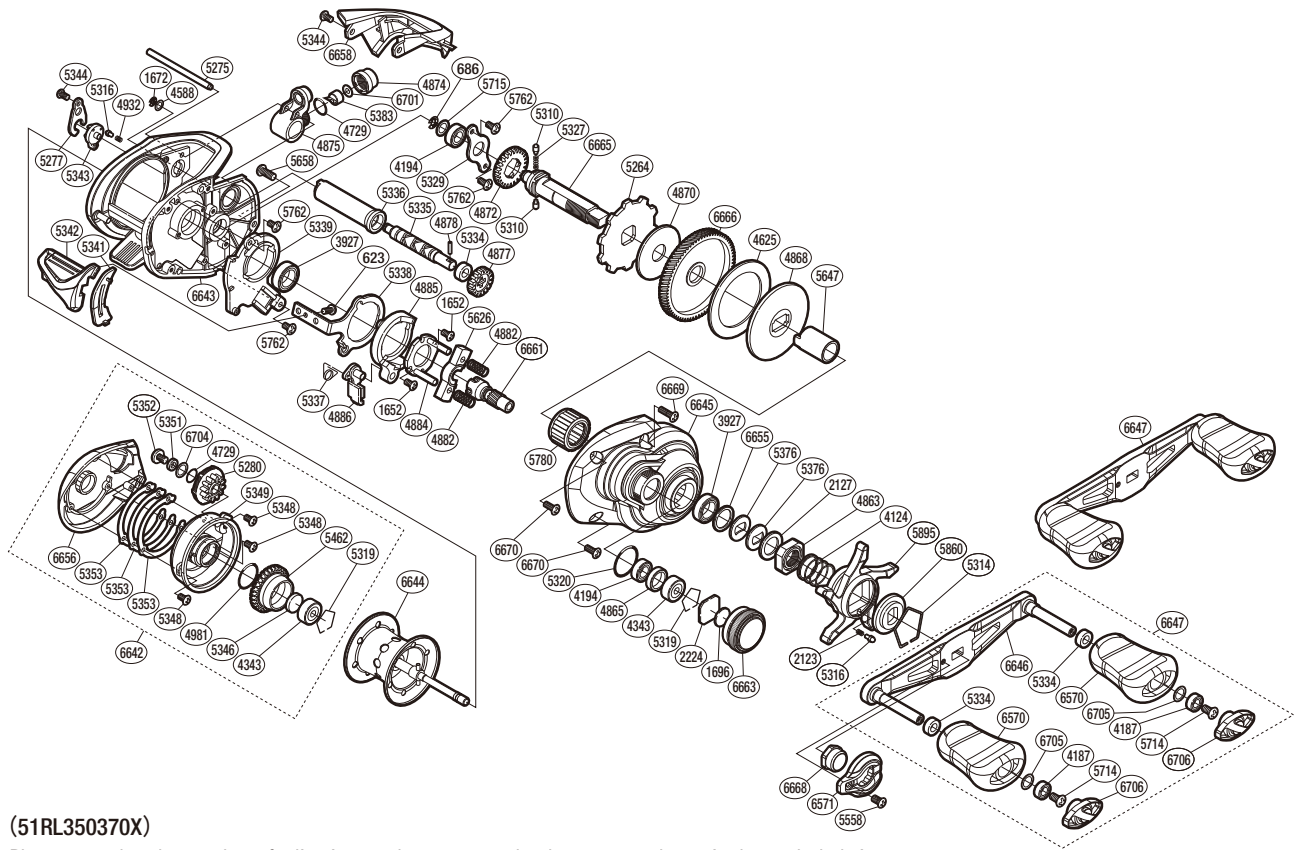

SHIMANO

CURADO MGL SA-RB

CUMGL70XGK

(51RL350370X)

Please note that the number of adjusting washers may not be the same as shown in the exploded views. (Adjustment will vary with each individual product.)

Part No.	Description	Part No.	Description	Part No.	Description
BNT0623	Screw	BNT5275	Stabilizer Bar	BNT5658	Screw
BNT0686	E Lock	BNT5277	Cam Lever Retainer	BNT5714	Screw
BNT1652	Screw	BNT5280	Brake Dial	BNT5715	Washer
BNT1672	E Lock	BNT5310	Idle Gear Pin	BNT5762	Screw
BNT1696	Cast Control Spacer (B)	BNT5314	Click Plate Retainer	BNT5780	Roller Clutch Bearing
BNT2123	Click Spring	BNT5316	Click Pin	BNT5860	Star Drag Click Plate
BNT2127	Star Drag Spacer	BNT5319	Bearing Retainer	BNT5895	Star Drag
BNT2224	Cast Control Spacer (A)	BNT5320	O Ring	BNT6570	Handle Knob
BNT3927	Ball Bearing	BNT5327	Idle Gear Spring	BNT6571	Handle Nut Plate
BNT4124	Star Drag Spring	BNT5329	Drive Shaft Retainer	BNT6642	Left Side Plate Assembly
BNT4187	Ball Bearing	BNT5334	Bushing	BNT6643	Frame Assembly
BNT4194	Ball Bearing	BNT5335	Worm Shaft	BNT6644	Spool Assembly
BNT4343	Ball Bearing	BNT5336	Level Wind Guard	BNT6645	Right Side Plate Assembly
BNT4588	Washer	BNT5337	Clutch Pawl Spring	BNT6646	Handle Shank Assembly
BNT4625	Drag Washer C	BNT5338	Clutch Plate	BNT6647	Handle Assembly
BNT4729	O Ring	BNT5339	Clutch Guard	BNT6655	Washer
BNT4863	Star Drag Nut	BNT5341	Clutch Bar Guide (B)	BNT6656	Left Side Plate
BNT4865	Bearing Spacer	BNT5342	Clutch Lever	BNT6658	Level Wind Protector
BNT4868	Key Washer	BNT5343	B Side Plate Cam Lever	BNT6661	Pinion Gear
BNT4870	Drag Washer A	BNT5344	Screw	BNT6663	Cast Control Cap
BNT4872	Idle Gear A	BNT5346	Bearing Spacer	BNT6665	Drive Shaft
BNT4874	Pawl Cap	BNT5348	Screw	BNT6666	Drive Gear
BNT4875	Line Guide Assembly	BNT5349	Brake Case	BNT6668	Handle Nut
BNT4877	Idle Gear C	BNT5351	Brake Dial Spacer	BNT6669	Screw
BNT4878	Worm Shaft Pin	BNT5352	Screw	BNT6670	Screw
BNT4882	Yoke Spring	BNT5353	Washer	BNT6701	Washer
BNT4884	Clutch Cam Retainer	BNT5376	Washer	BNT6704	Washer
BNT4885	Clutch Cam	BNT5383	Line Guide Pawl	BNT6705	Washer
BNT4886	Clutch Pawl Assembly	BNT5462	Brake Ring Gear	BNT6706	Handle Knob Seal
BNT4932	Click Spring	BNT5558	Screw		
BNT4981	O Ring	BNT5626	Yoke		
BNT5264	Anti-Reverse Ratchet	BNT5647	Roller Clutch Inner Tube	BNT4692	B-100 Oil (Accessory)